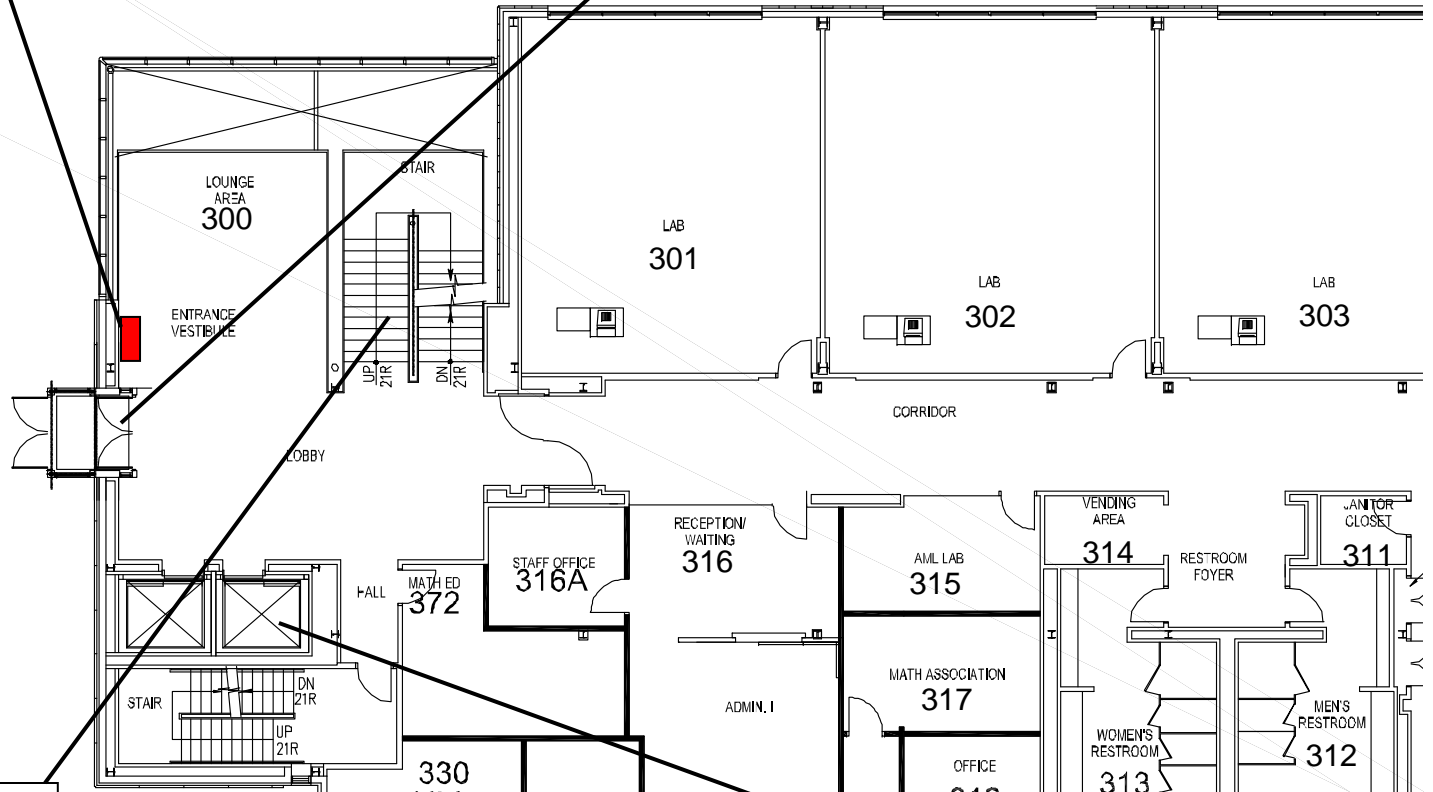

**AED Location**

Entrance/Exit to the Glen  
Parking Garage

3<sup>rd</sup> Floor Stairwell

3<sup>rd</sup> Floor Elevator

Towson University 7800 York Road Building  
3<sup>rd</sup> Floor Lounge/Elevator Area