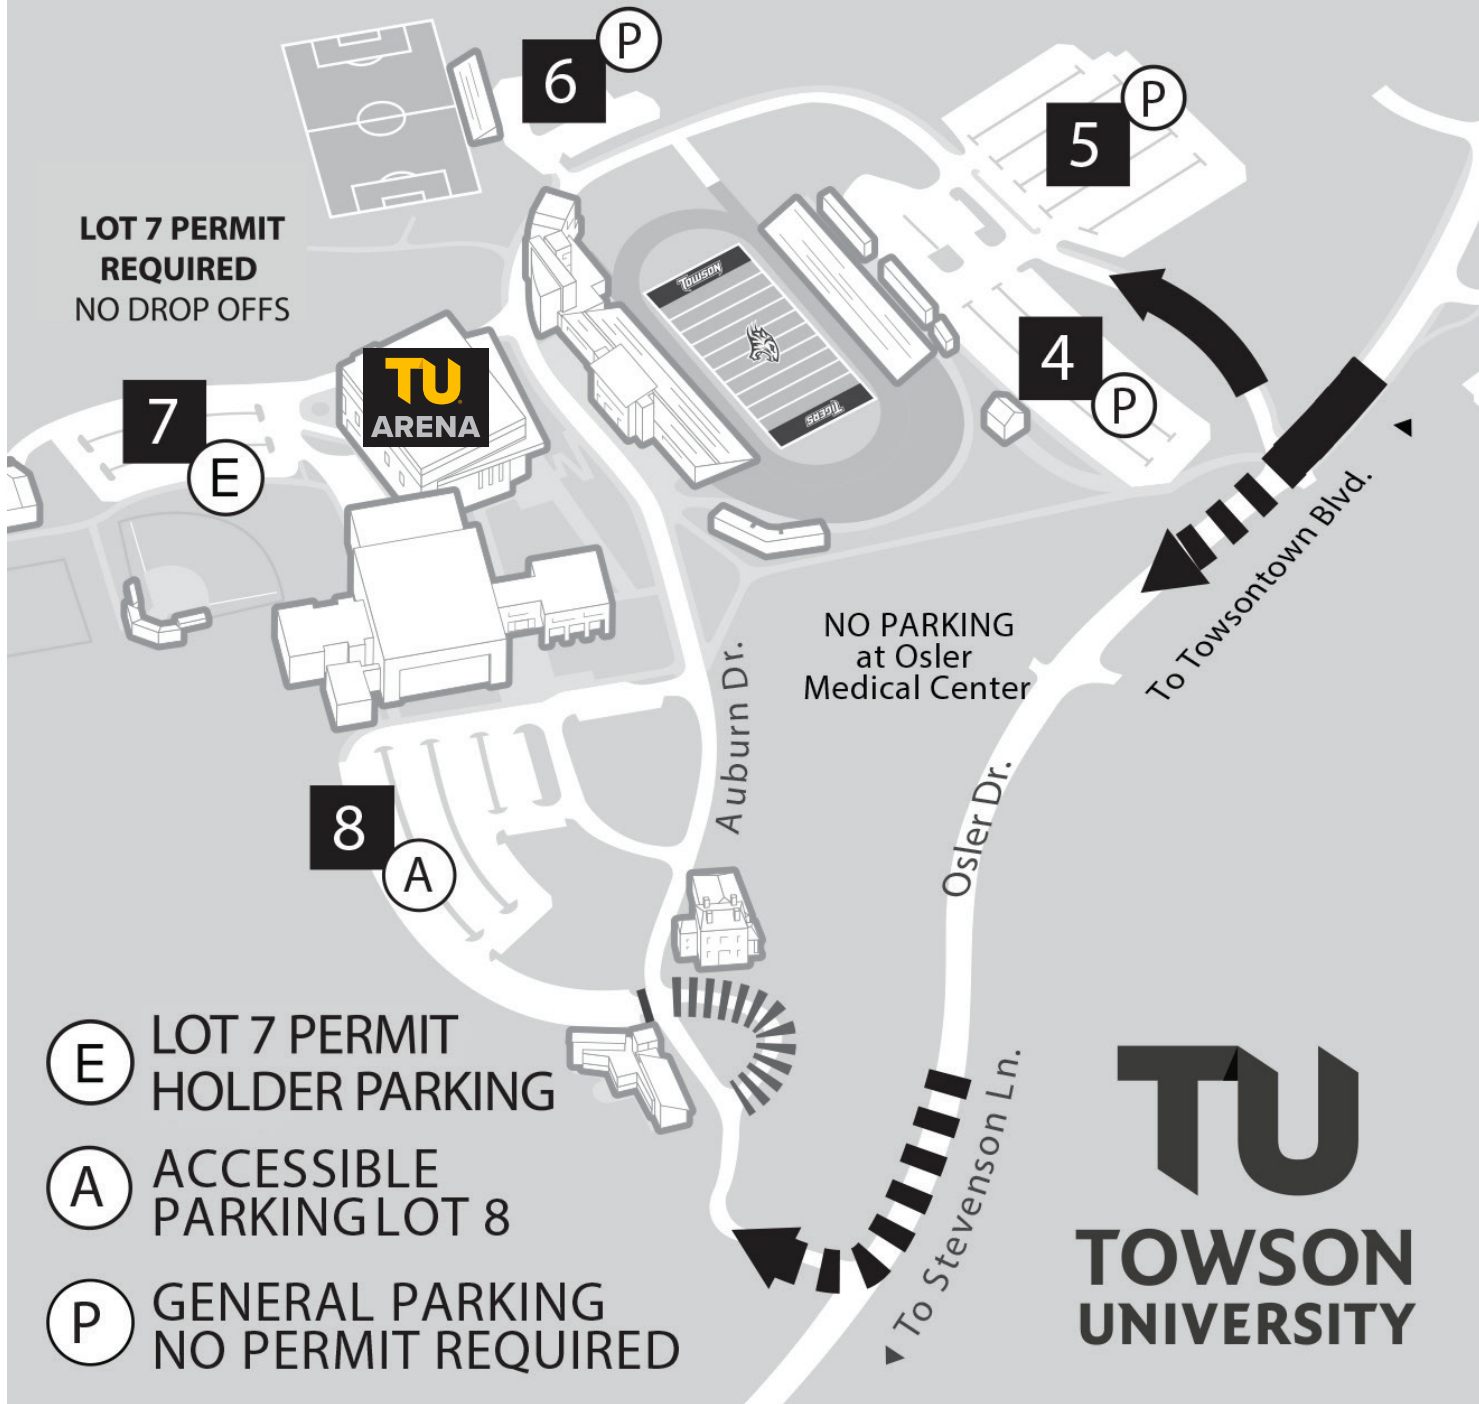

Graduation Parking | **TU** ARENA

Using GPS? Set address to 7500 Osler Drive, Towson MD. Follow event signage.

- (E)** LOT 7 PERMIT HOLDER PARKING
- (A)** ACCESSIBLE PARKING LOT 8
- (P)** GENERAL PARKING NO PERMIT REQUIRED

TU
TOWSON
UNIVERSITY