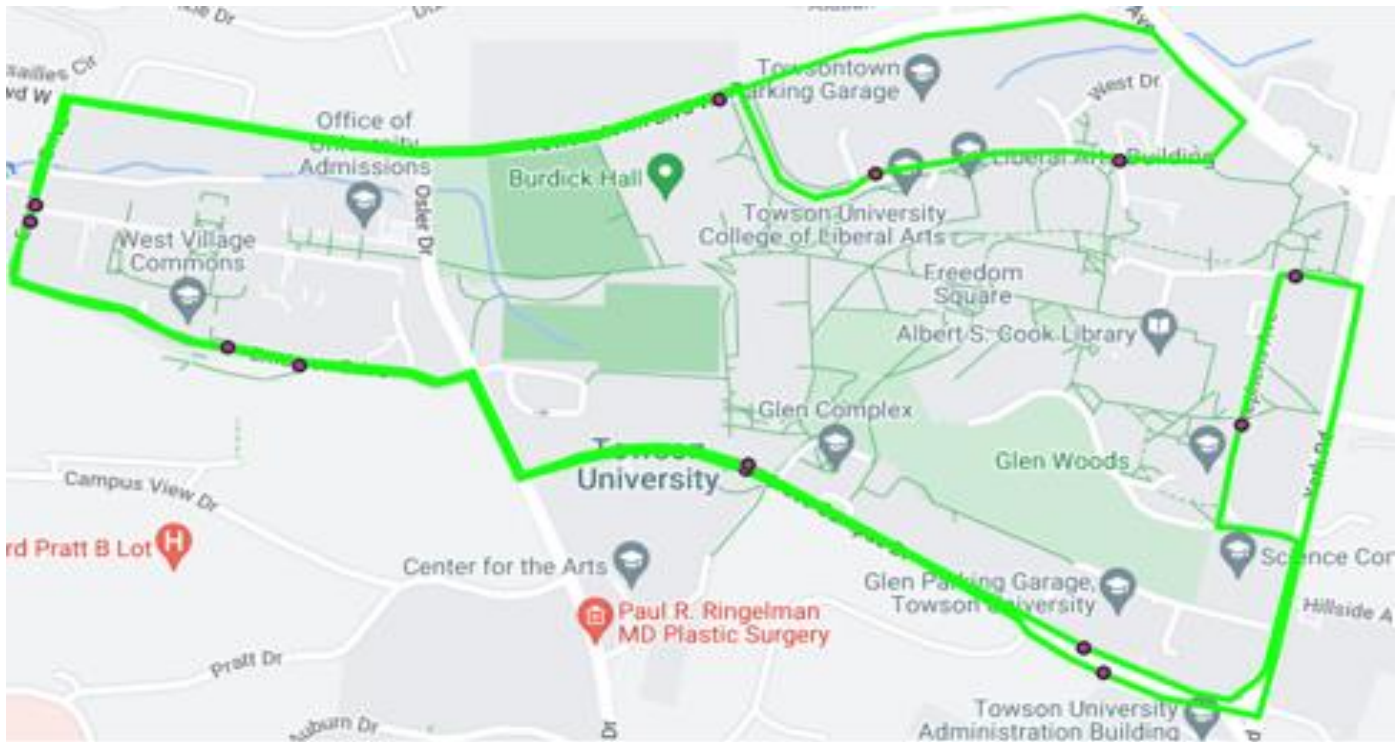

# WEST VILLAGE CORE CAMPUS

Service operates every  
15-20 minutes, Monday –  
Thursday  
7:00 AM-4:30 PM

EFFECTIVE August 21,2023