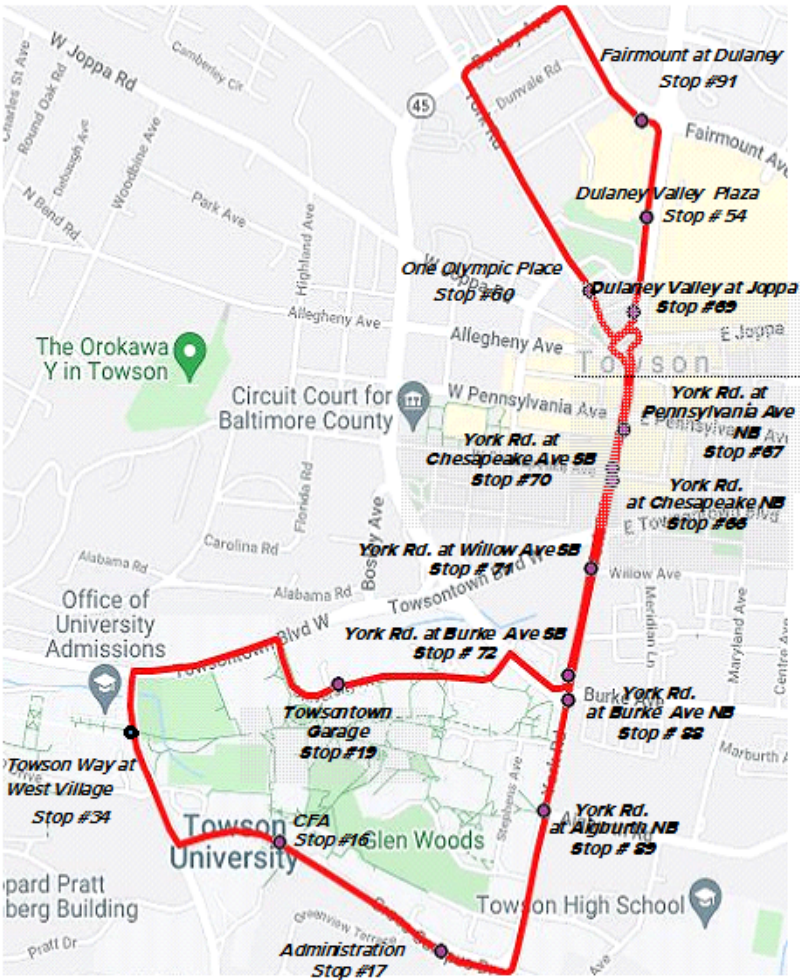

YORK ROAD - FAIRMOUNT AVENUE

Service operates
Monday - Friday
7:15 am - 10:30 pm

EFFECTIVE JANUARY 31, 2022

IMPORTANT RESOURCES

Transportation Services

410-704-4101

URIDE@TOWSON.EDU

www.towson.edu/parking/shuttle

www.towson.edu/ads

Collegetown Shuttle

www.baltimorecollegetown.org

TU TIGER RIDE

TUTIGERRIDE.com gives you instant, real-time information about your bus through your mobile phone, tablet or personal computer. Register your phone number to get live updates and service alerts.

RIDER TIPS

Masks are **REQUIRED** upon boarding and are to be worn at all times.

Timepoints are in **BOLD**. All other times are estimated.

Be at the bus stop 3-5 minutes BEFORE the scheduled departure.

Buses DO NOT make all stops. Notify the driver or pull the stop request cord in advance of your desired stop.