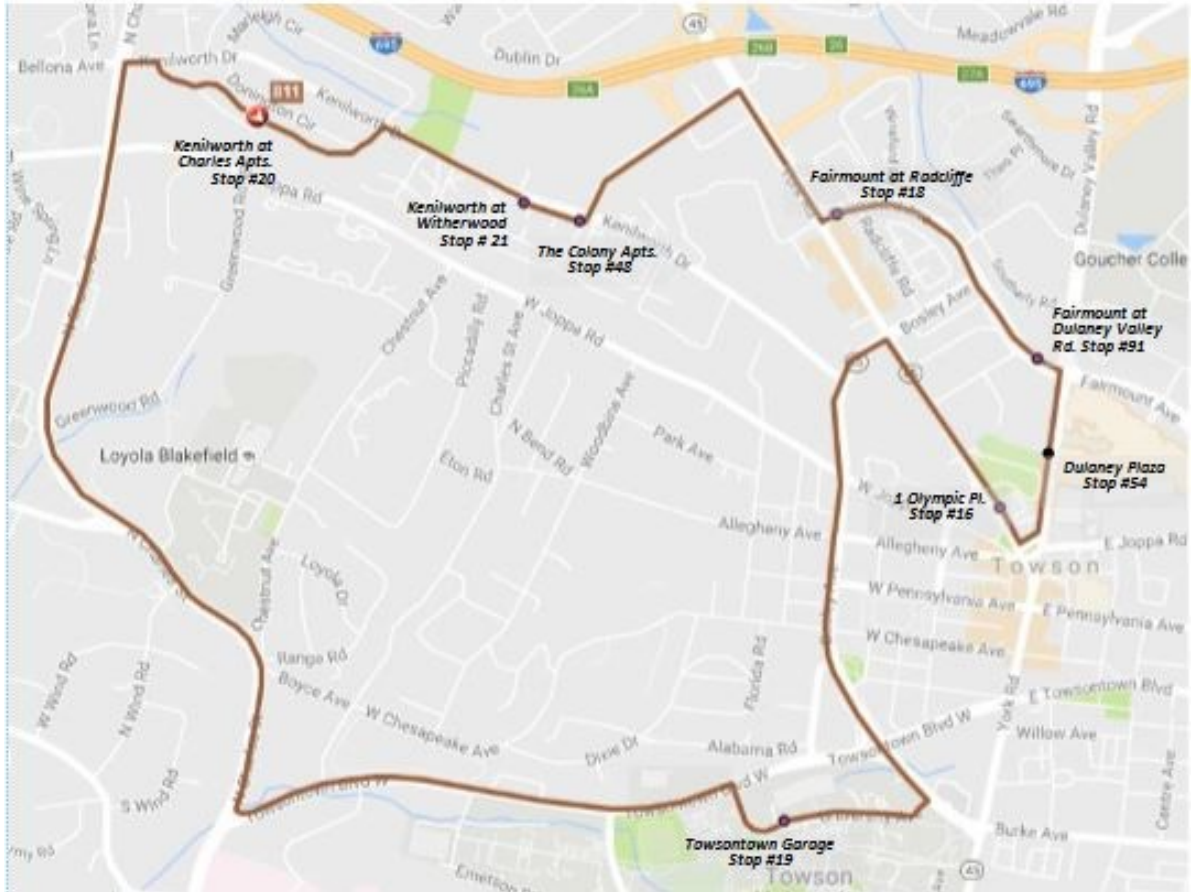

KENILWORTH SOUTHERLY RD.

TOWSON UNIVERSITY ONECARD IS REQUIRED for all Off-Campus Shuttle Routes to ensure the safety of the campus community.

PARATRANSIT SERVICES

The university's Paratransit service offers on-campus pick-ups to all students, faculty and staff with certified Paratransit needs. Please call **410-704-RIDE (7433)** to request Paratransit service.

SAFE RIDE

2:30 AM - 6:00 AM Point-to-point service is available to all locations on the campus that are accessible with a vehicle and from all stops on the Tiger-In-Town Route to the campus by calling **410-704-SAFE (7233)**

ESCORT SERVICE

The Escort Service is an additional service provided by the TU Police Department. The service is provided from nightfall to 7:00 AM for areas not served by the shuttle bus. **410-704-SAFE (7233)**