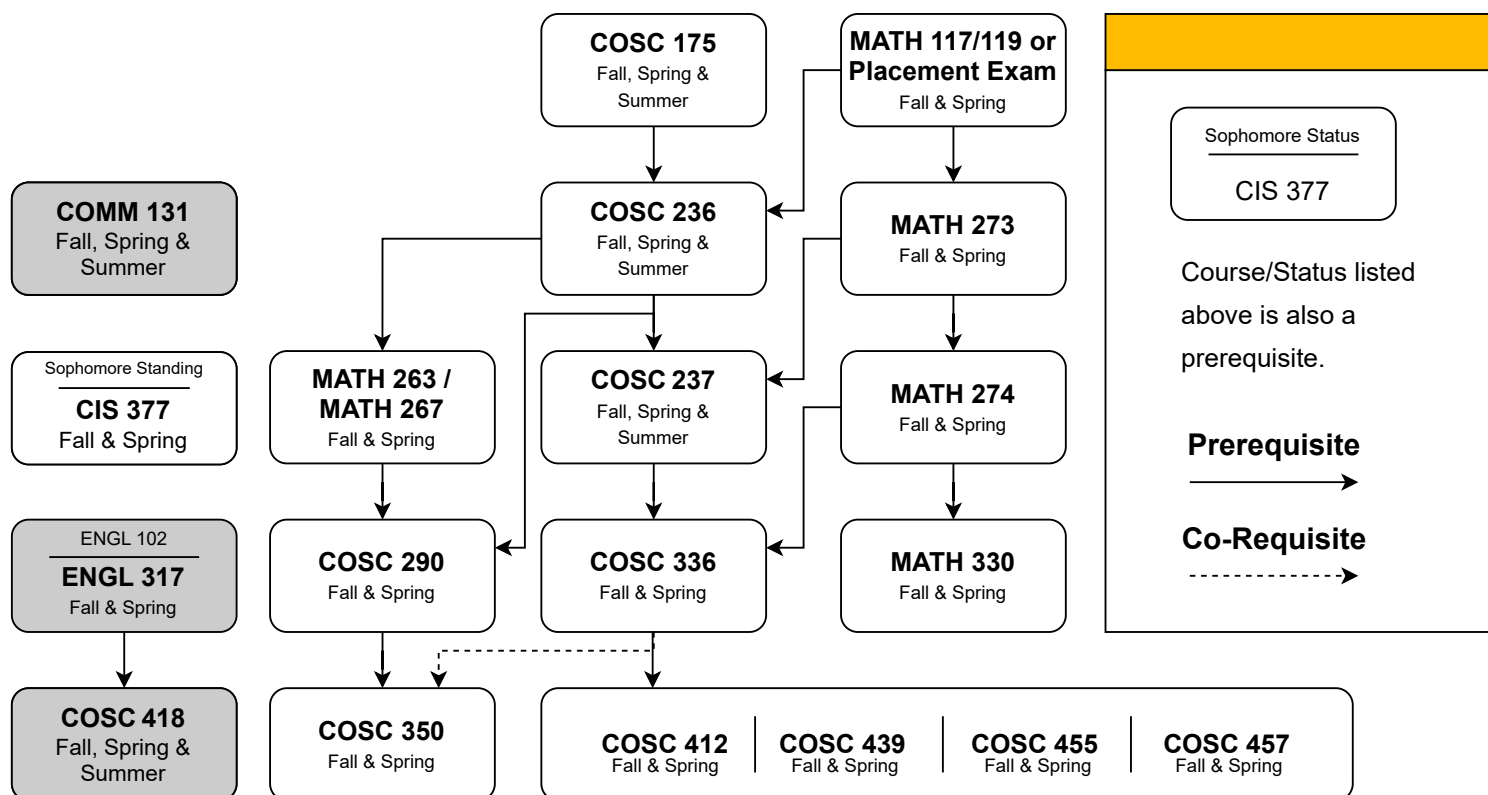

Total Units: 81-83

Major - Computer Science

Catalog Year 2023-2024 and Later

COSC Elective Prerequisites and Offering		
Elective	Prerequisites	Offered
GROUP A		
COSC 417	COSC 336	Spring
COSC 432	COSC 412	Fall
COSC 436	COSC 336	Fall & Spring
COSC 459	COSC 336, MATH 330	Spring
COSC 461	COSC 336	Spring
COSC 467	COSC 336	Fall & Spring
COSC 471	COSC 336	Occasionally
COSC 483	COSC 336	Fall
GROUP B		
COSC 397	COSC 336, 2.75 GPA, instructor consent	Fall, Spring & Summer
COSC 431	9 units of CS courses, instructor consent	Fall, Spring & Summer
COSC 435	COSC 336	Fall & Spring
COSC 440	COSC 439	Fall
COSC 442	COSC 412	Fall & Spring
COSC 450	COSC 350, MATH 314	Fall
COSC 458	COSC 455, Co-Req COSC 457	Fall
COSC 465	COSC 336	Occasionally
COSC 484	COSC 336	Fall
COSC 495	Senior Standing and instructor consent	By Permission