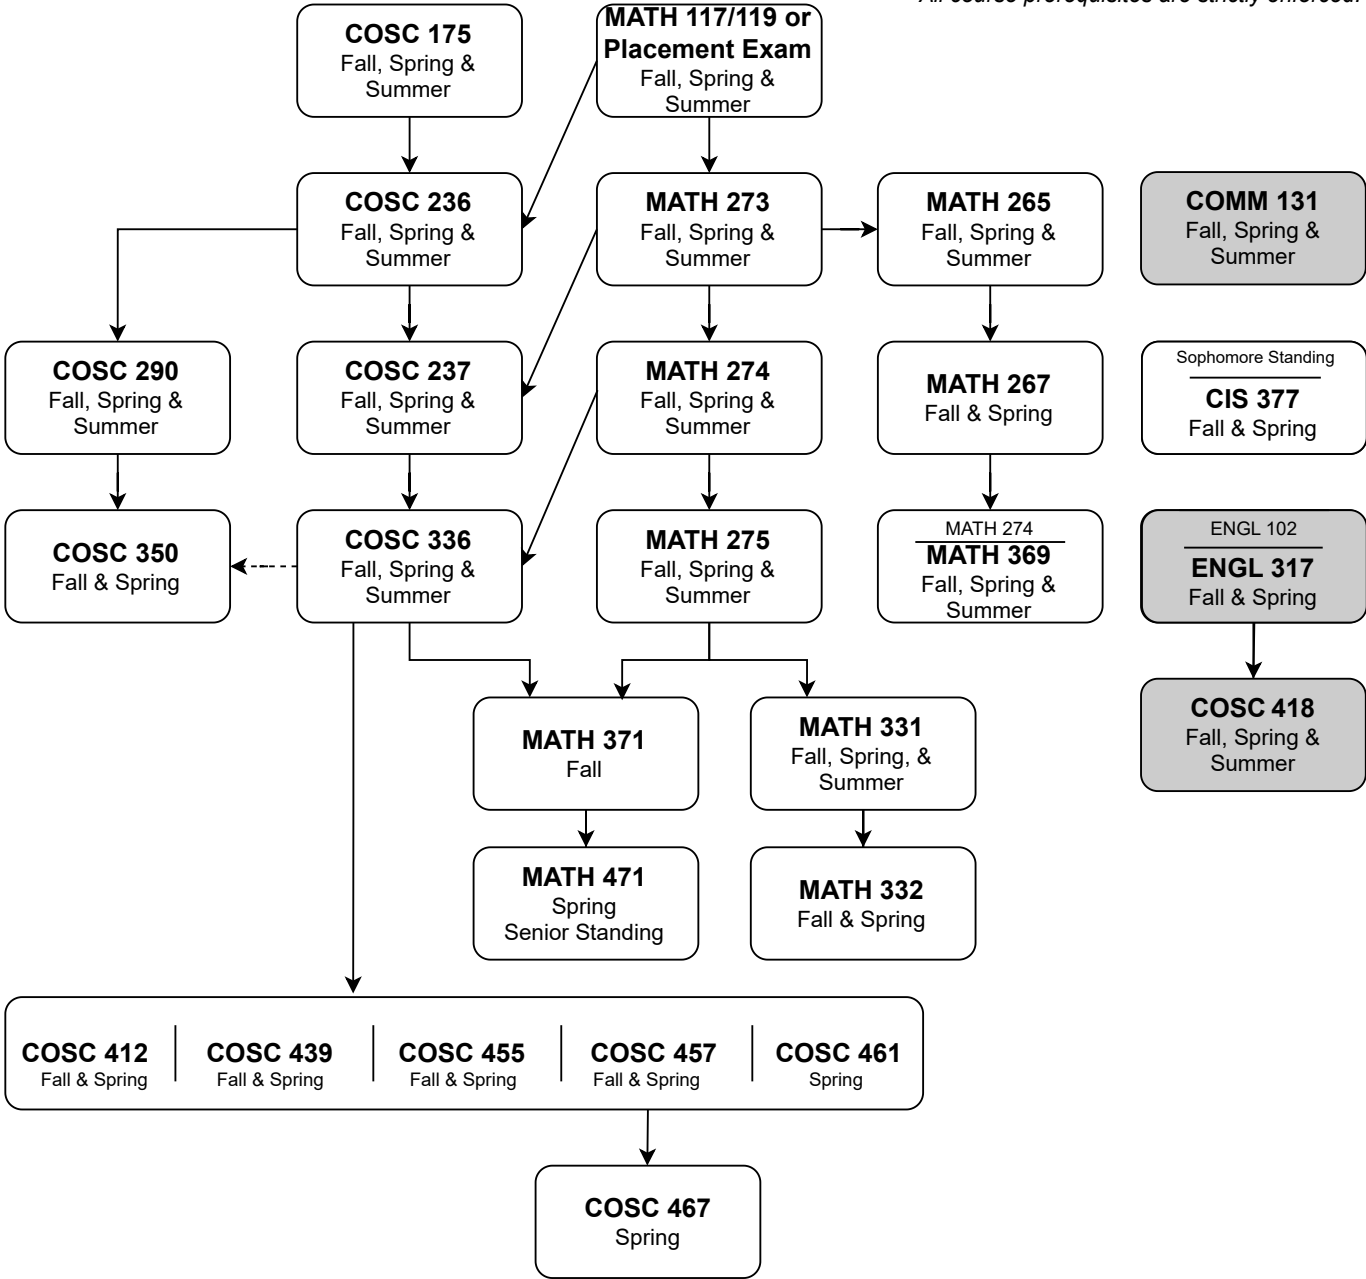

*All course prerequisites are strictly enforced.