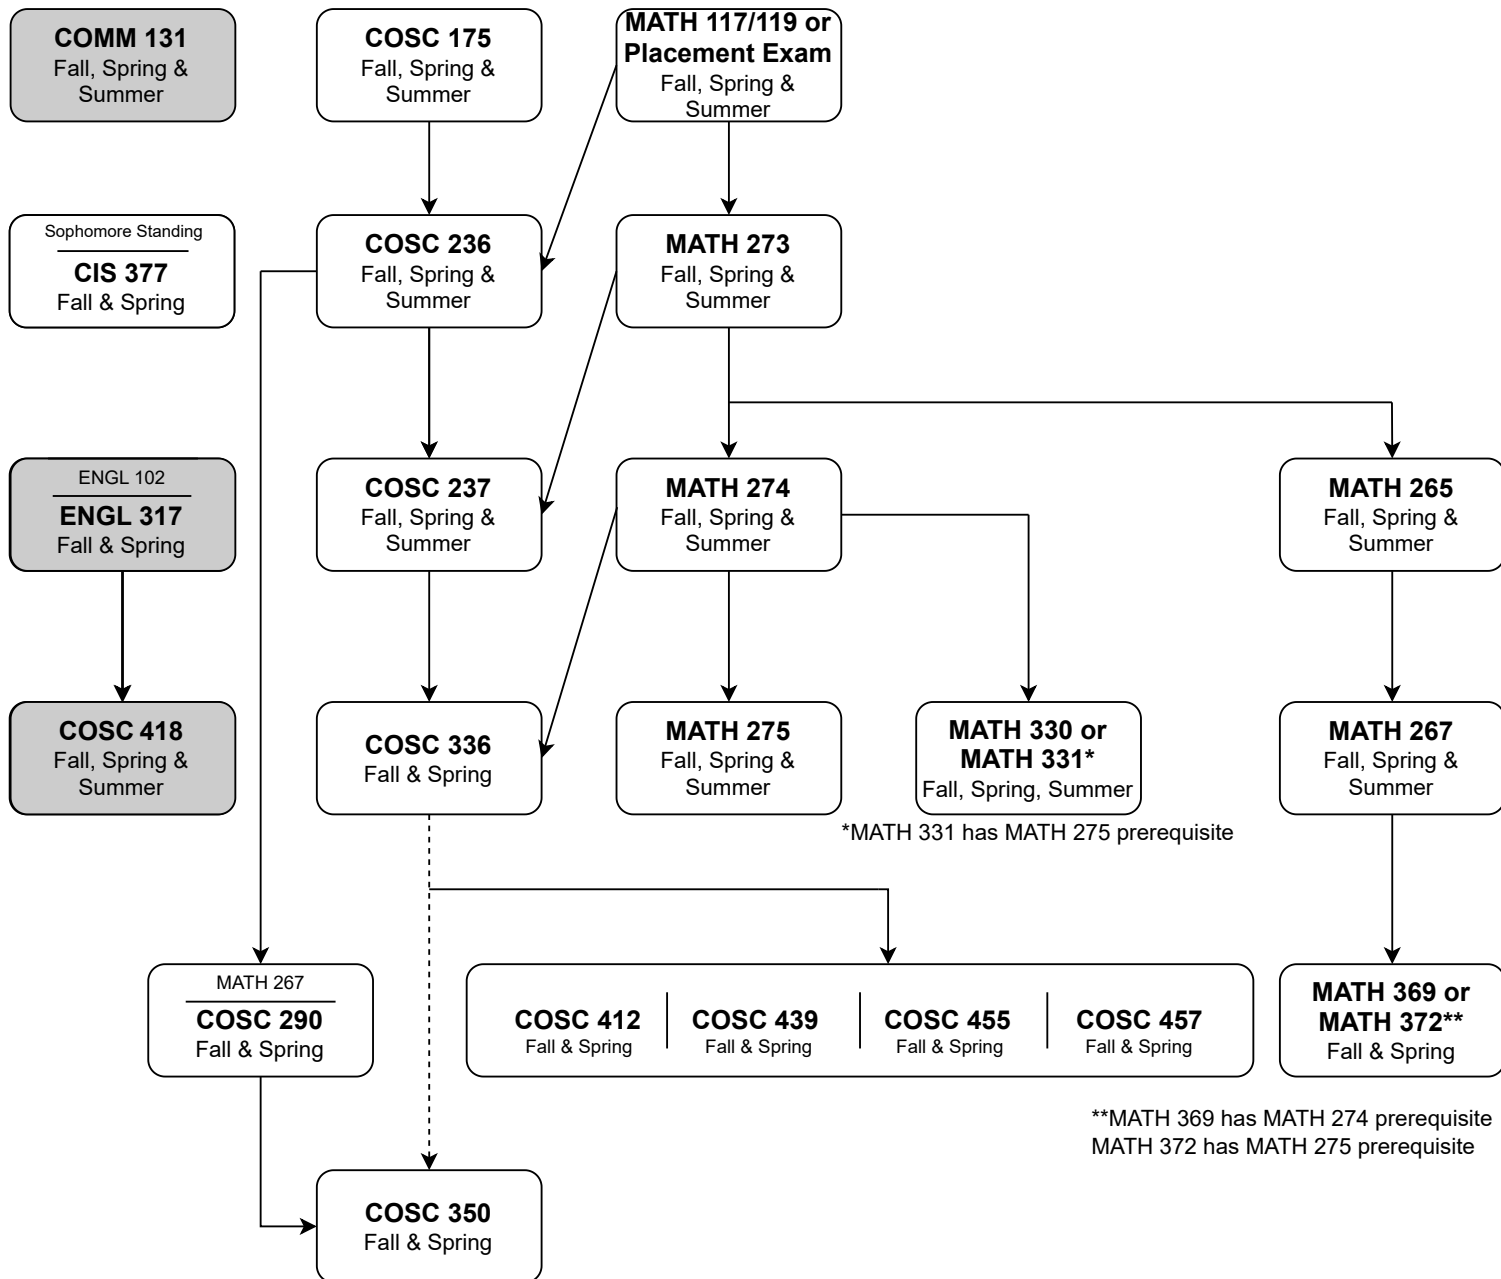

Major - Computer & Mathematical Sciences

General Concentration

Catalog Year 2024-2025 and Later