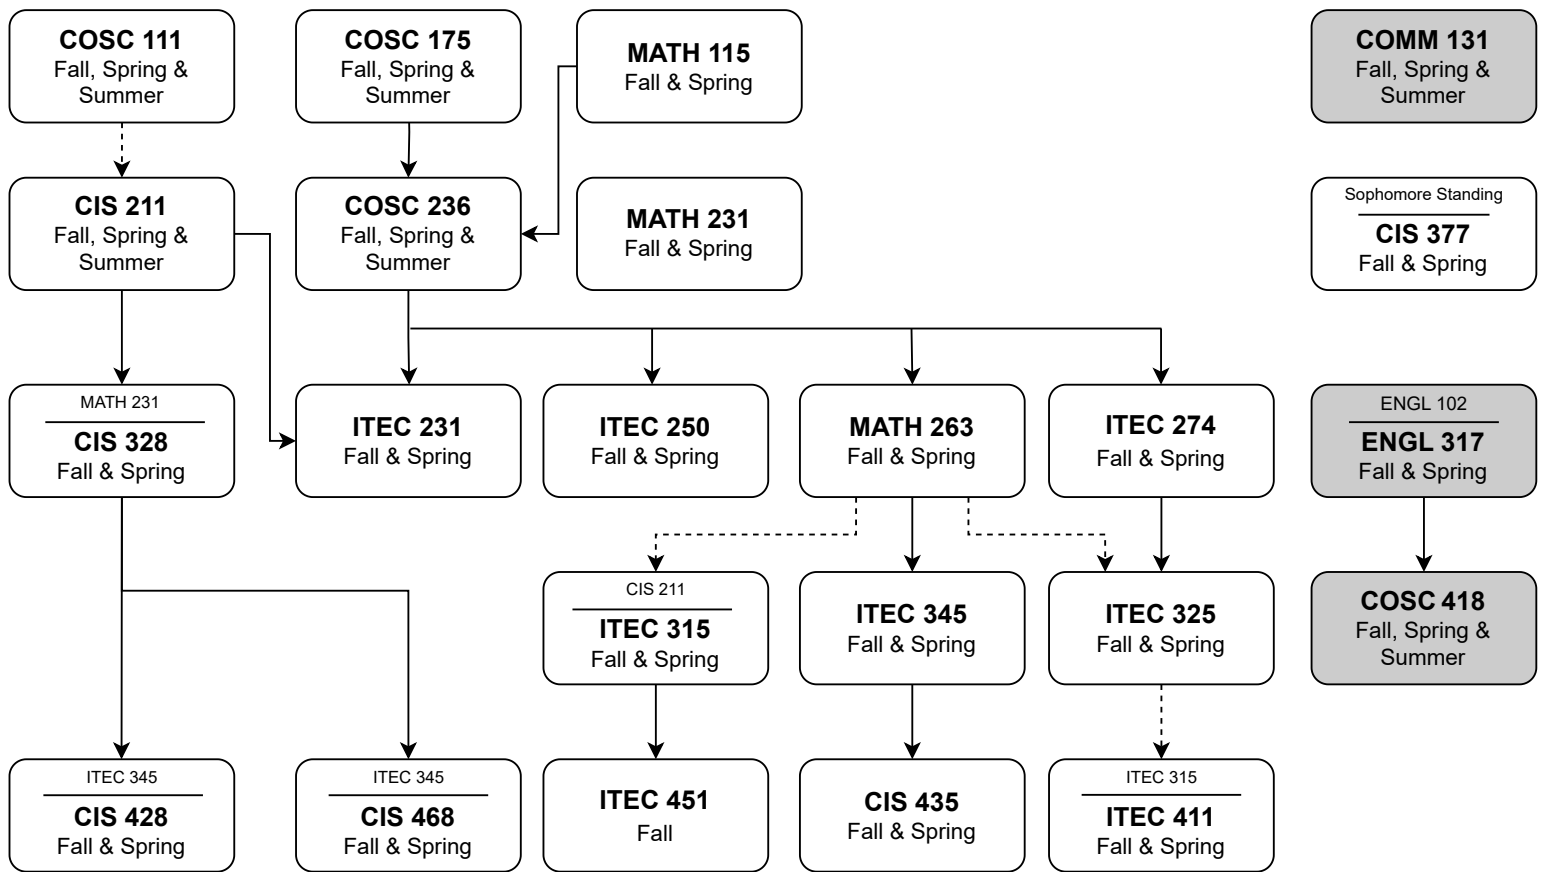

Major - Information Technology with a Track in Data Management & Analytics

Catalog Year 2024-2025 and Later

*All course prerequisites are strictly enforced.

Elective Prerequisites		Offered	Prerequisite
Elective	Prerequisites		
ITEC 397	ITEC 315/ITEC 325/ITEC 345, 2.75 GPA, IC	Fall, Spring & Summer	→
ITEC 423	ITEC 231	Fall, Spring & Summer	→
ITEC 427	ITEC 231	Fall & Spring	→
ITEC 437	ITEC 325	Fall & Spring	→
ITEC 464	ITEC 231	Fall & Spring	→
ITEC 470	12 units of ITEC, COSC or CIS	Occasionally	→
ITEC 485	ITEC 411 and Senior Standing	Fall & Spring	→

Co-Requirement

----->

Course/Status listed above is also a prerequisite.

Find more advising resources at:

<https://www.towson.edu/fcsm/departments/computerinfosci/resources/advising.html>

View Third Attempt / Prerequisite Policy at:

<https://www.towson.edu/fcsm/departments/computerinfosci/resources/>

Visit the CIS Advising Hub in YR 207

Or Email: cisadvising@towson.edu