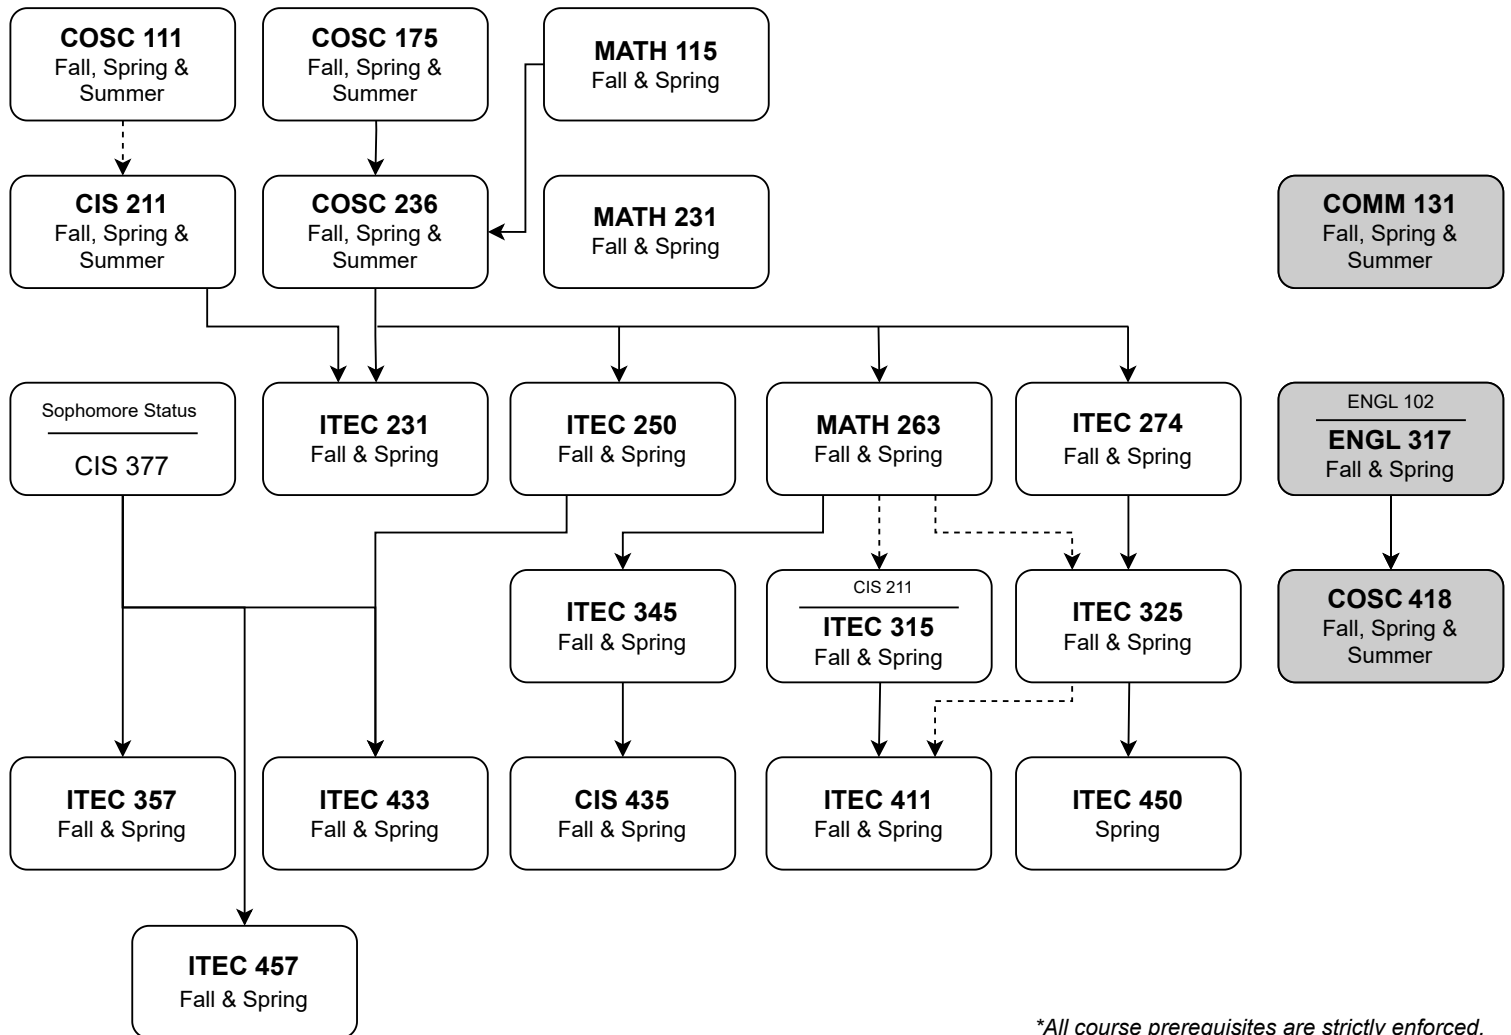

Major - Information Technology with a Track in Network Security

Catalog Year 2024-2025 and Later

*All course prerequisites are strictly enforced.

	Elective Prerequisites			
	Elective Prerequisites		Offered	Prerequisite
	ITEC 217 CIS 211	Fall		
	ITEC 397 ITEC 315/ITEC 325/ITEC 345, 2.75 GPA, IC	Fall, Spring & Summer		
ITEC 423 ITEC 231	Fall, Spring & Summer		Co-Requirement	
ITEC 427 ITEC 231	Fall & Spring			
ITEC 437 ITEC 325	Fall & Spring			
ITEC 470 12 units of ITEC, COSC or CIS	Occasionally			
ITEC 485 ITEC 411 and Senior Standing	Fall & Spring			

Course/Status listed above is also a prerequisite.

Find more advising resources at:
<https://www.towson.edu/fcsm/departments/computerinfosci/resources/advising.html>
View Third Attempt / Prerequisite Policy at:
<https://www.towson.edu/fcsm/departments/computerinfosci/resources/>
Visit the CIS Advising Hub in YR 207
Or Email: cisadvising@towson.edu