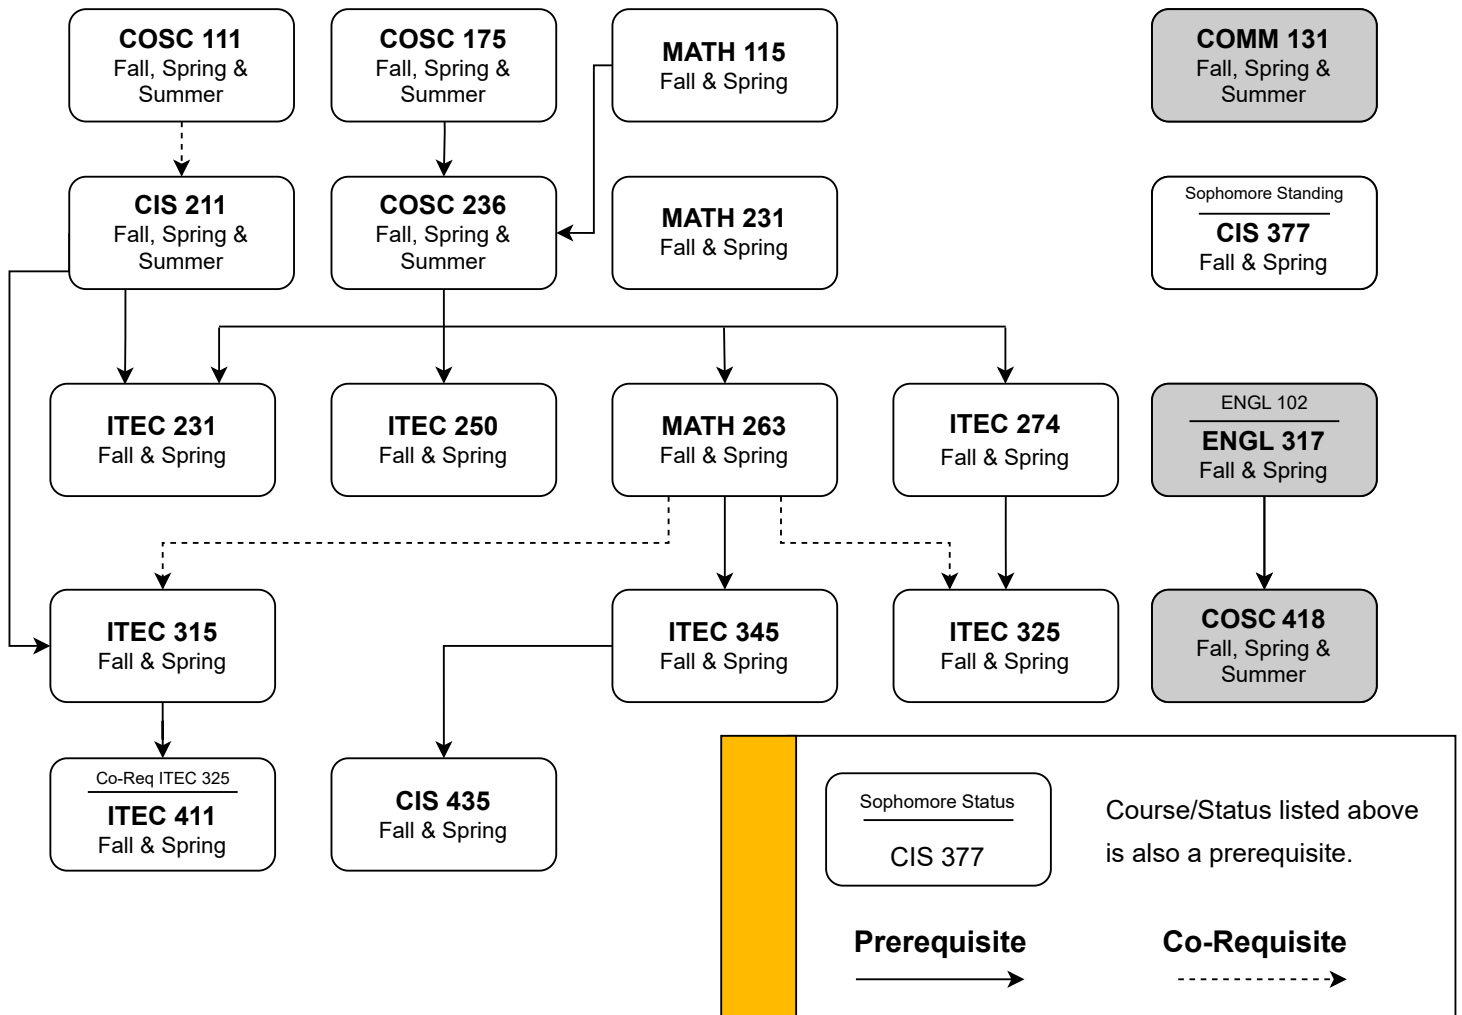

Major - Information Technology

Catalog Year 2024-2025 and Later

Elective Prerequisites		
CIS 212	Programming experience	Fall & Spring
CIS 265	Programming experience	Fall & Spring
COSC 237	COSC 236, MATH 273	Fall, Spring, Summer
ITEC 217	CIS 211	Fall
CIS 328	CIS 211, (MATH 231/330)	Fall & Spring
CIS 426	ITEC 411	Fall
CIS 428	CIS 328, ITEC 345	Fall & Spring
CIS 436	ITEC 411	Spring
CIS 440	ITEC 411	Fall
CIS 445	ITEC 411	Spring
CIS 468	CIS 328, ITEC 345	Fall & Spring
ITEC 336	CIS 211, Co-Req CS 236	Fall & Spring
ITEC 357	CIS 377, ITEC 250	Fall & Spring
ITEC 397	ITEC 315/325/345, 2.75 GPA, IC	Fall, Spring, Summer
ITEC 423	ITEC 231	Fall, Spring, Summer
ITEC 425	ITEC 411	Spring
ITEC 427	ITEC 231	Fall & Spring
ITEC 433	CIS 377, ITEC 250	Fall & Spring
ITEC 437	ITEC 325	Fall & Spring
ITEC 450	ITEC 250, ITEC 325	Spring
ITEC 451	ITEC 315	Fall
ITEC 457	CIS 377, ITEC 250	Fall & Spring
ITEC 464	ITEC 231	Fall & Spring
ITEC 470	12 units of CS/IT/IS	Occasionally
ITEC 485	ITEC 411, Senior Standing	Fall & Spring
ITEC 495	Senior Standing	Occasionally

*All course prerequisites are strictly enforced.

Find more advising resources at:

<https://www.towson.edu/fcsm/departments/computerinfosci/resources/advising.html>

View Third Attempt / Prerequisite Policy at:

<https://www.towson.edu/fcsm/departments/computerinfosci/resources/>

Visit the CIS Advising Hub in YR 207

Or Email: cisadvising@towson.edu