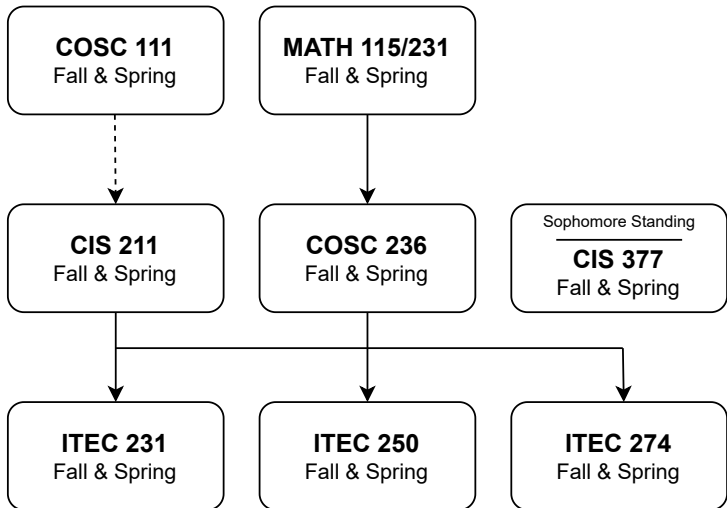

Minor - Information Technology

Catalog Year 2024-2025 and Later

*Math prerequisite course must be completed before enrolling in COSC 236.

**COSC 236 requires MATH 115 or MATH 231.

Elective Prerequisites	
CIS 435	CIS 379 or ITEC 411
CIS 440	CIS 379 or ITEC 411
CIS 445	CIS 379 or ITEC 411
ITEC 315	CIS 211 and COSC 236
ITEC 325	COSC 236 and ITEC 274
ITEC 336	CIS 211, Co-Req COSC 236
ITEC 345	COSC 236
ITEC 357	ITEC 250 and CIS 377
ITEC 397	IT 315 or IT 325 or IT 345, 2.75 GPA, IC
ITEC 411	ITEC 315, Co-Req ITEC 325
ITEC 423	ITEC 231
ITEC 425	ITEC 411
ITEC 427	ITEC 231
ITEC 433	ITEC 250 and CIS 377
ITEC 437	ITEC 325
ITEC 450	ITEC 250 and ITEC 325
ITEC 451	ITEC 315
ITEC 464	ITEC 231
ITEC 470	12 units of ITEC/COSC/CIS courses
ITEC 495	Senior standing in ITEC

Find more advising resources at:

<https://www.towson.edu/fcsm/departments/computerinfosci/resources/advising.html>

Visit the CIS Advising Hub in YR 207

Or Email: cisadvising@towson.edu