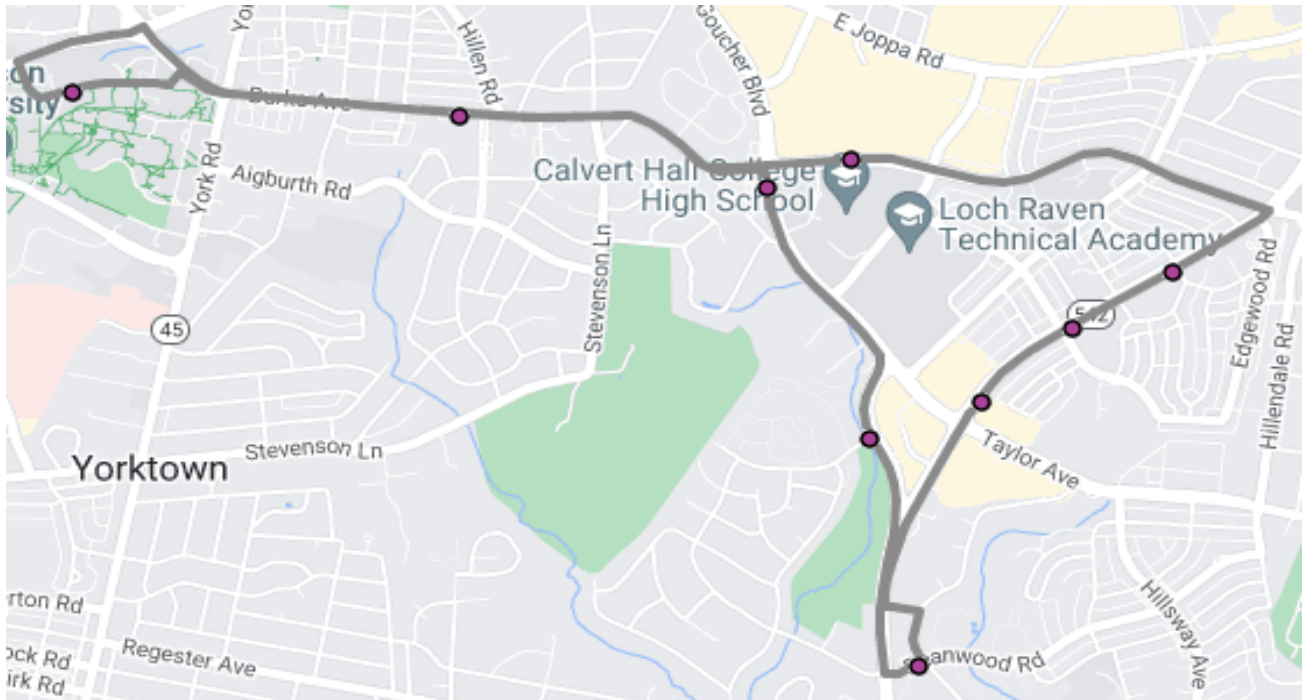

Goucher-Loch Raven

Service operates every 40 minutes, Monday – Friday
6:50 AM – 10:10 pm

EFFECTIVE August 26, 2024

IMPORTANT RESOURCES

Transportation Services

URIDE@TOWSON.EDU
www.towson.edu/parking/shuttle