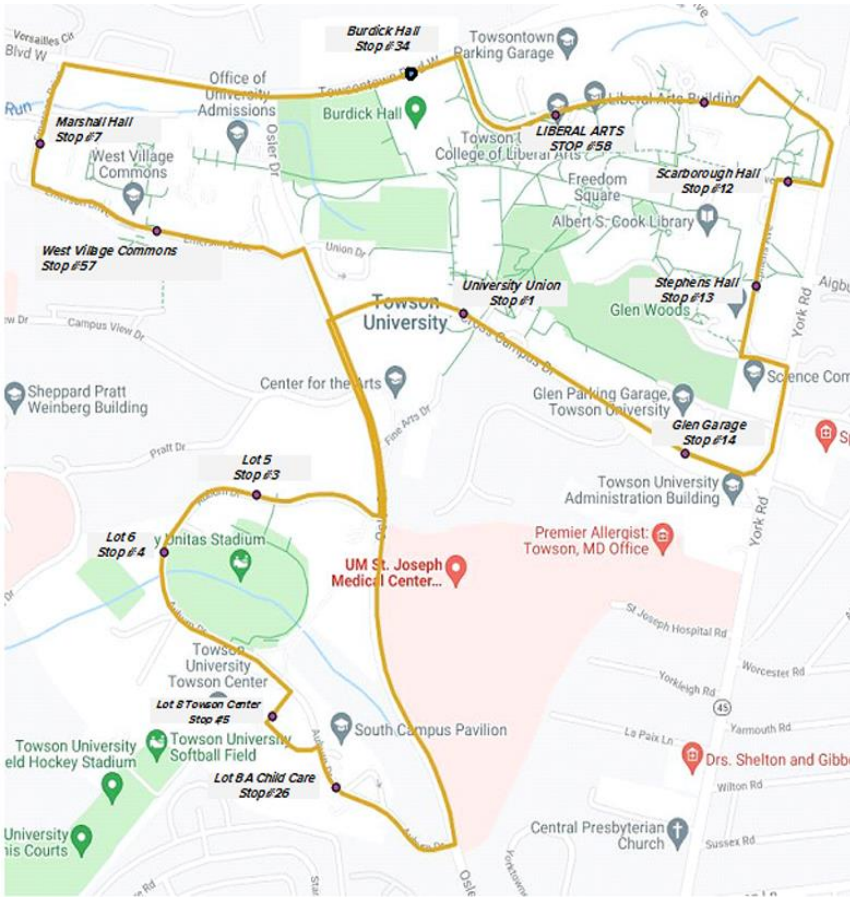

Weekend GOLD

Service operates every
30 minutes, Saturday - Sunday
5:00 PM - 2 AM
Friday 7 AM To 2 AM

EFFECTIVE August 24, 2024

IMPORTANT RESOURCES

Transportation Services

URIDE@TOWSON.EDU
www.towson.edu/parking/shuttle