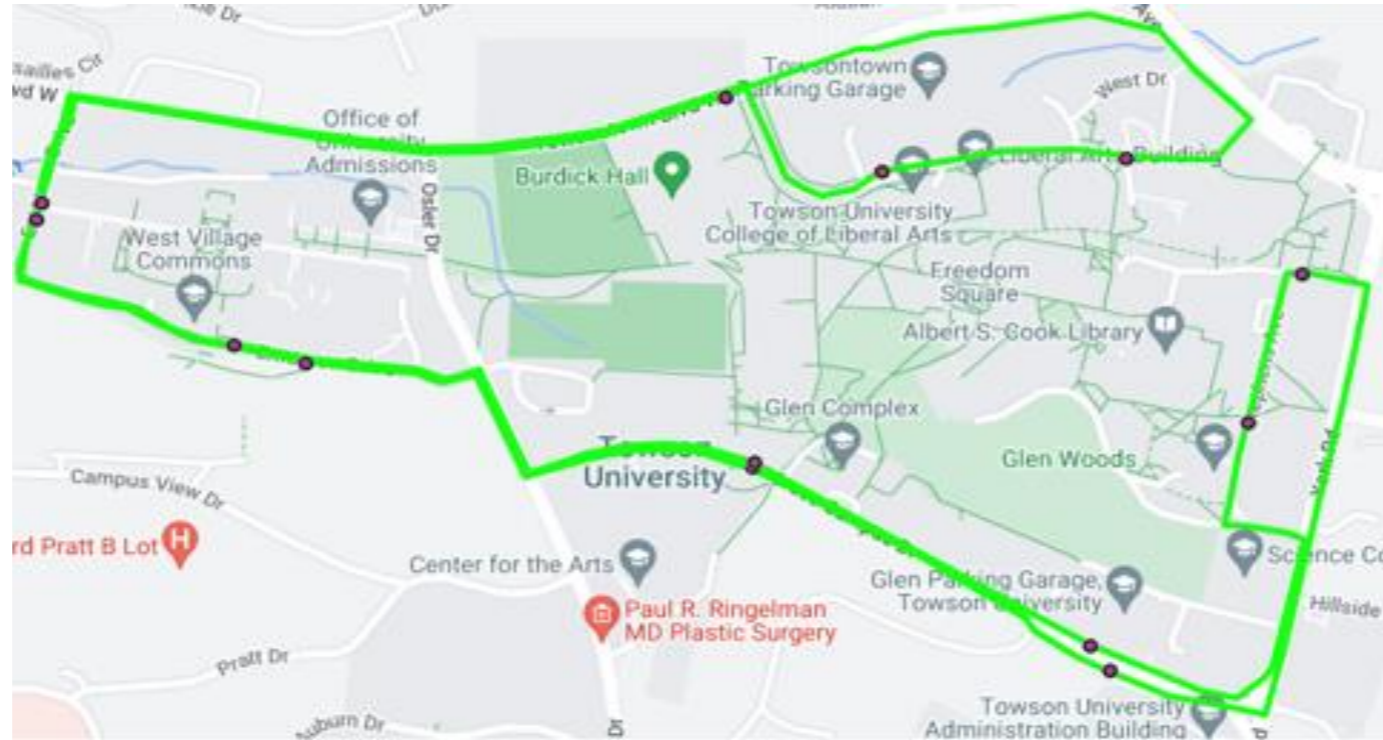

WEST VILLAGE CORE CAMPUS

Service operates every
15-20 minutes, Monday –
Thursday
7:00 AM-4:30 PM

EFFECTIVE August 26,2024

IMPORTANT RESOURCES

Transportation Services

URIDE@TOWSON.EDU
www.towson.edu/parking/shuttle

Paratransit Services
410-704-RIDE (7433)
www.towson.edu/parking/shuttle/paratransit

SAFE RIDE
410-704-SAFE (7233)
www.towson.edu/parking/shuttle/saferide

Accessibility & Disability Services
410-704-7433
www.towson.edu/ads

Collegetown Shuttle
www.baltimorecollegetown.org

Baltimore "The Loop"
<https://baltcoloop.com/>

TU TIGER RIDE

TUTIGERRIDE.com gives you instant, real-time information about your bus through your mobile phone, tablet or personal computer. Register your phone number to get live updates and service alerts.